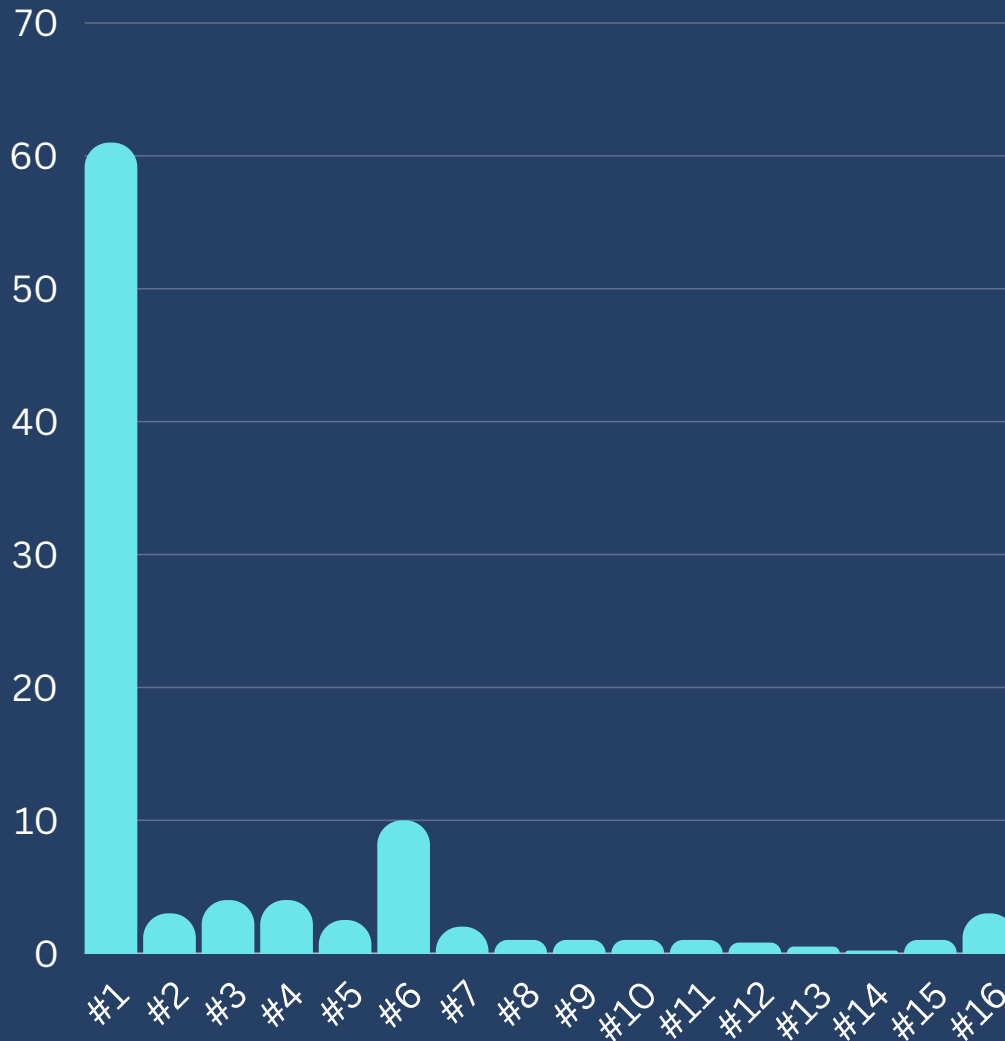

# Age

## Key

- #1 - White British, Welsh, English, Cornish, Scottish, Northern Ireland, Channel Islands & Isle of Wight
- #2 - Any other Asian
- #3 - Any other White
- #4 - Black/Welsh/British: African
- #5 - Asian/Welsh/British: Chinese
- #6 - Asian/Welsh/British: Indian
- #7 - Mixed/Multiple: White & Asian
- #8 - Asian/Welsh/British: Pakistani
- #9 - Asian/Welsh/British: Bangladeshi
- #10 - Multiple/Mixed Background: White & Black African
- #11 - Any other Mixed or Multiple background
- #12 - White Irish
- #13 - White: Gypsy or Irish Traveller
- #14 - Eastern European
- #15 - Arab
- #16 - Any other Black, British or Caribbean Background