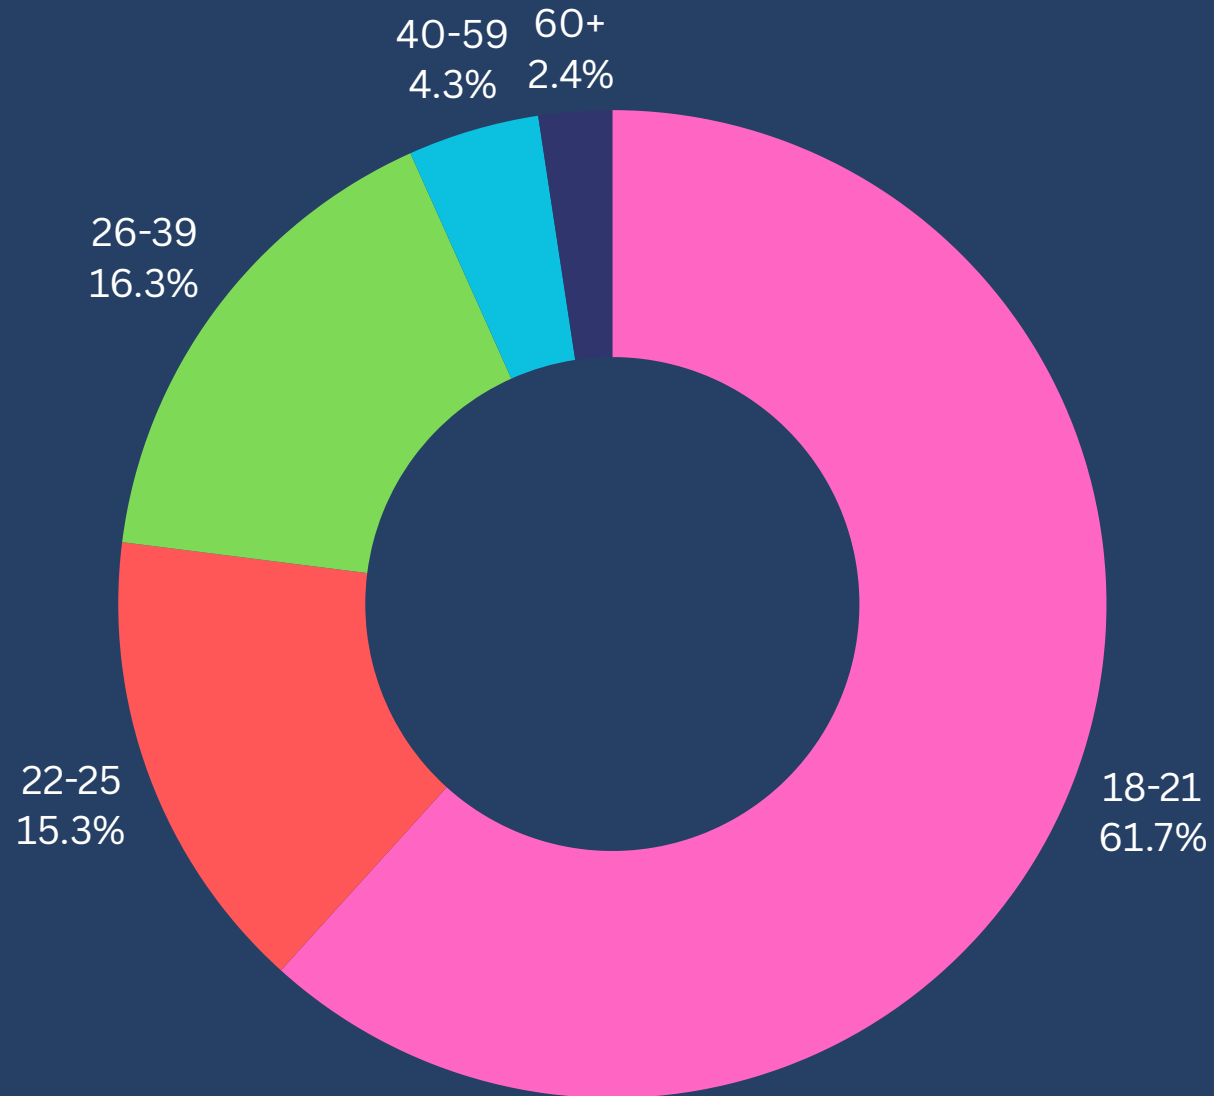

# **Volunteer Demographics 2023-2024**

**The following demographics represent the information voluntarily provided by SVC's volunteers.**

**Volunteers who register with SVC are not required to provide equal opportunity information, therefore these demographics may not fully represent our current volunteer cohort**

# Gender

# Age

## Key

- #1 - White British, Welsh, English, Cornish, Scottish, Northern Ireland, Channel Islands & Isle of Wight
- #2 - Any other Asian
- #3 - Any other White
- #4 - Black/Welsh/British: African
- #5 - Asian/Welsh/British: Chinese
- #6 - Asian/Welsh/British: Indian
- #7 - Mixed/Multiple: White & Asian
- #8 - Asian/Welsh/British: Pakistani
- #9 - Asian/Welsh/British: Bangladeshi
- #10 - Multiple/Mixed Background: White & Black African
- #11 - Any other Mixed or Multiple background
- #12 - White Irish
- #13 - White: Gypsy or Irish Traveller
- #14 - Eastern European
- #15 - Arab
- #16 - Any other Black, British or Caribbean Background