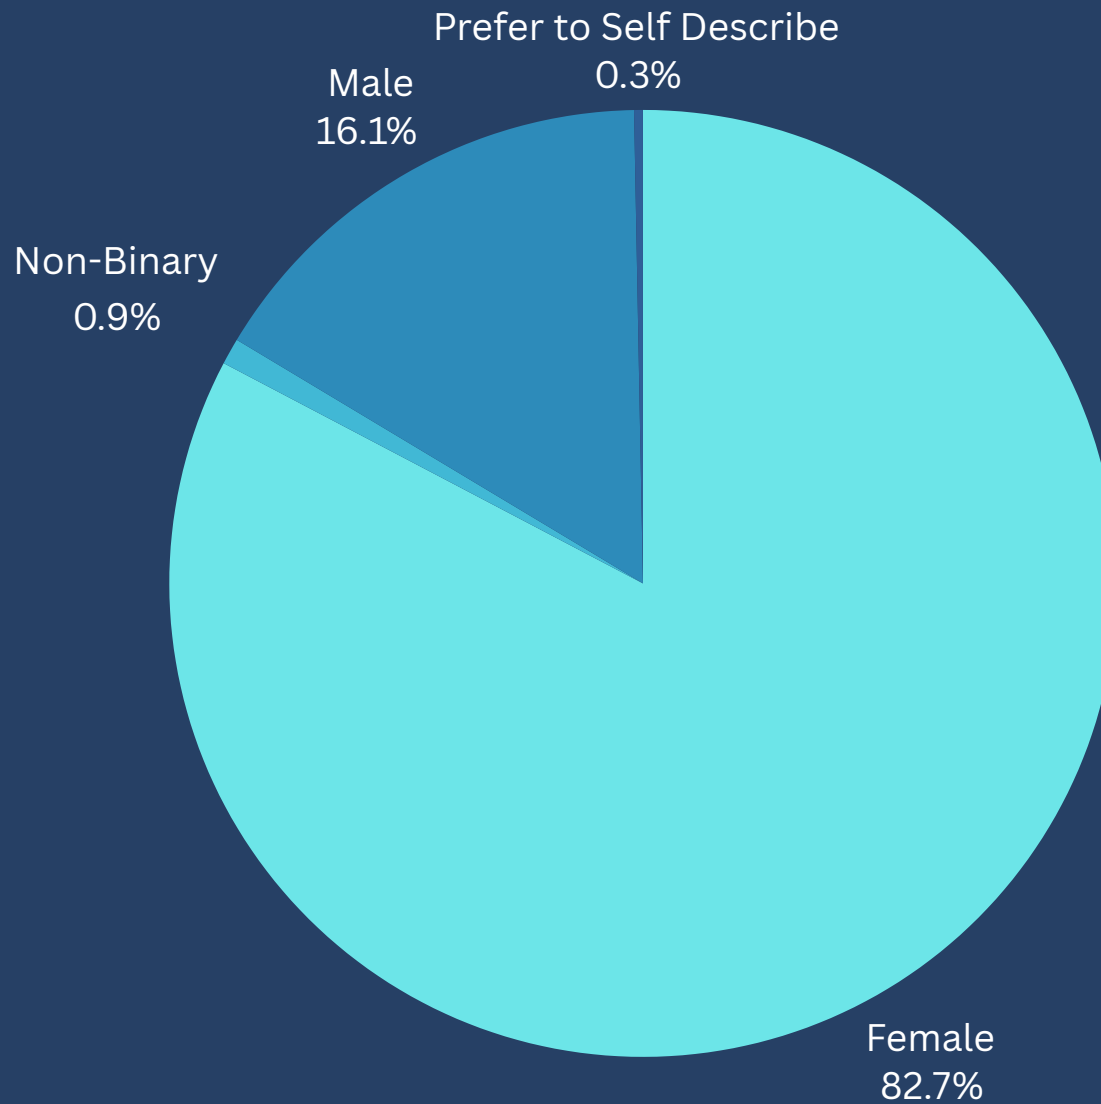

# **Volunteer Demographics 2023-2024**

**The following demographics represent the information voluntarily provided by SVC's volunteers.**

**Volunteers who register with SVC are not required to provide equal opportunity information, therefore these demographics may not fully represent our current volunteer cohort**

# Gender

# Age

## Key

- #1 - White British, Welsh, English, Cornish, Scottish, Northern Ireland, Channel Islands & Isle of Wight
- #2 - Any other Asian
- #3 - Any other White
- #4 - Black/Welsh/British: African
- #5 - Asian/Welsh/British: Chinese
- #6 - Asian/Welsh/British: Indian
- #7 - Mixed/Multiple: White & Asian
- #8 - Asian/Welsh/British: Pakistani
- #9 - Asian/Welsh/British: Bangladeshi
- #10 - Multiple/Mixed Background: White & Black African
- #11 - Any other Mixed or Multiple background
- #12 - White Irish
- #13 - White: Gypsy or Irish Traveller
- #14 - Eastern European
- #15 - Arab
- #16 - Any other Black, British or Caribbean Background