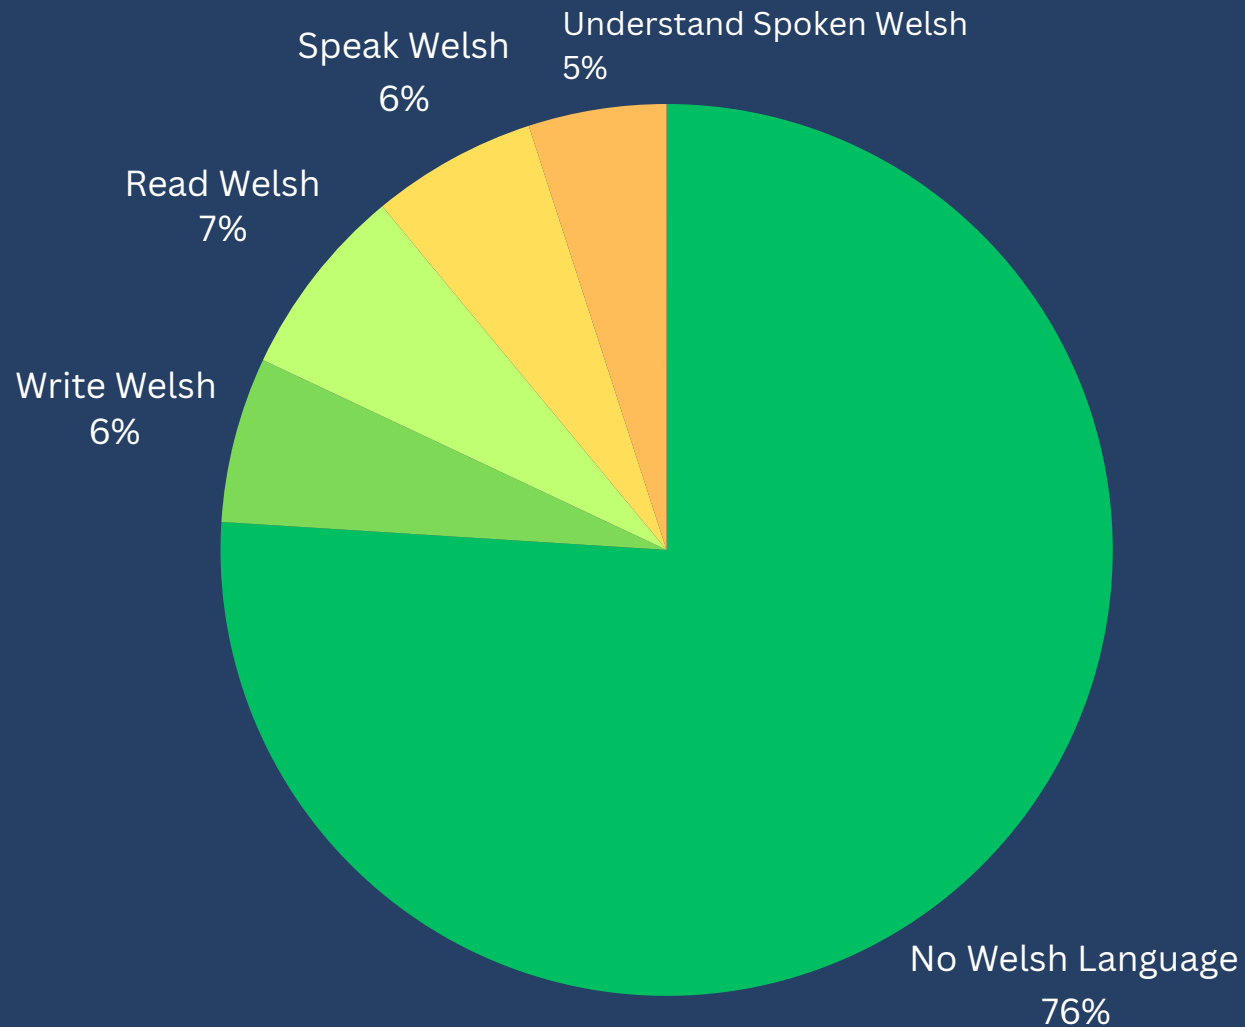

# Gender

# Age

# Ethnicity

## Key

- #1 - White British, Welsh, English, Cornish, Scottish, Northern Ireland, Channel Islands & Isle of Wight
- #2 - Any other Asian
- #3 - Any other White
- #4 - Black/Welsh/British: African
- #5 - Asian/Welsh/British: Chinese
- #6 - Asian/Welsh/British: Indian
- #7 - Mixed/Multiple: White & Asian
- #8 - Asian/Welsh/British: Pakistani
- #9 - Asian/Welsh/British: Bangladeshi
- #10 - Multiple/Mixed Background: White & Black African
- #11 - Any other Mixed or Multiple background
- #12 - White Irish
- #13 - White: Gypsy or Irish Traveller
- #14 - Eastern European
- #15 - Arab
- #16 - Any other Black, British or Caribbean Background