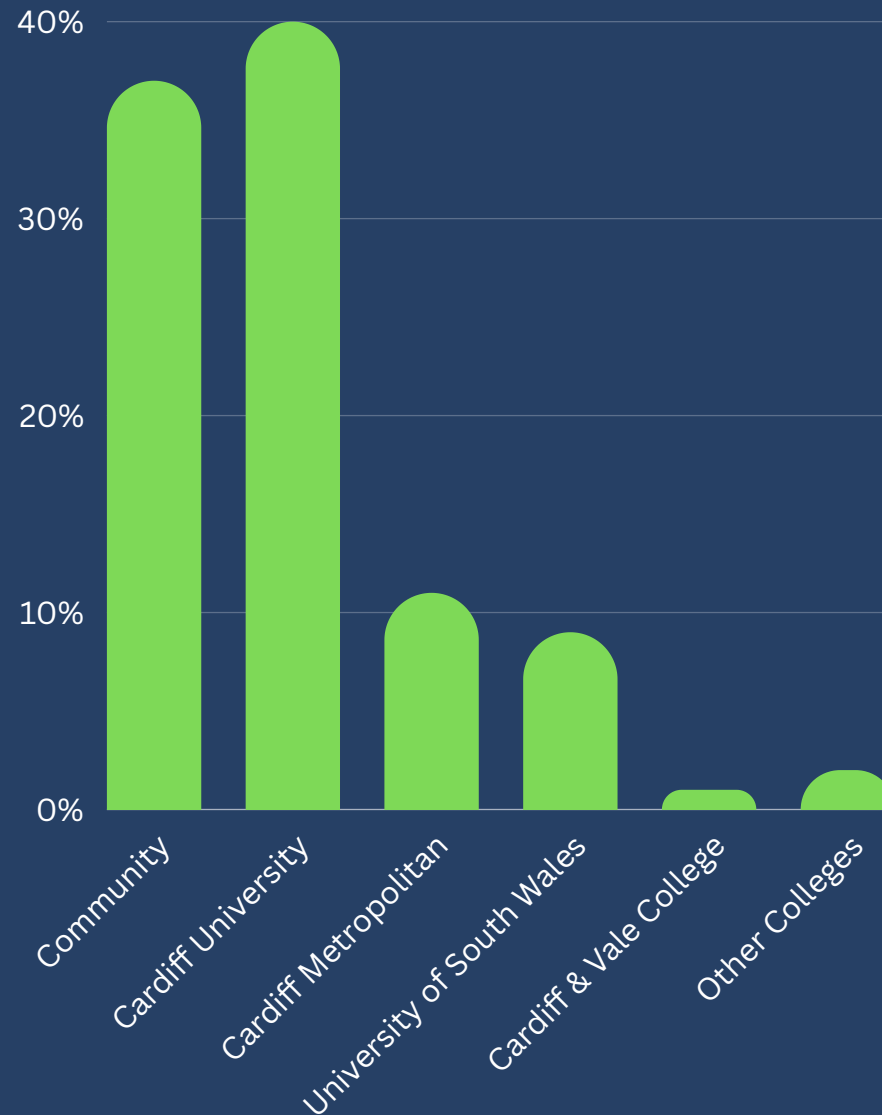

Community/University